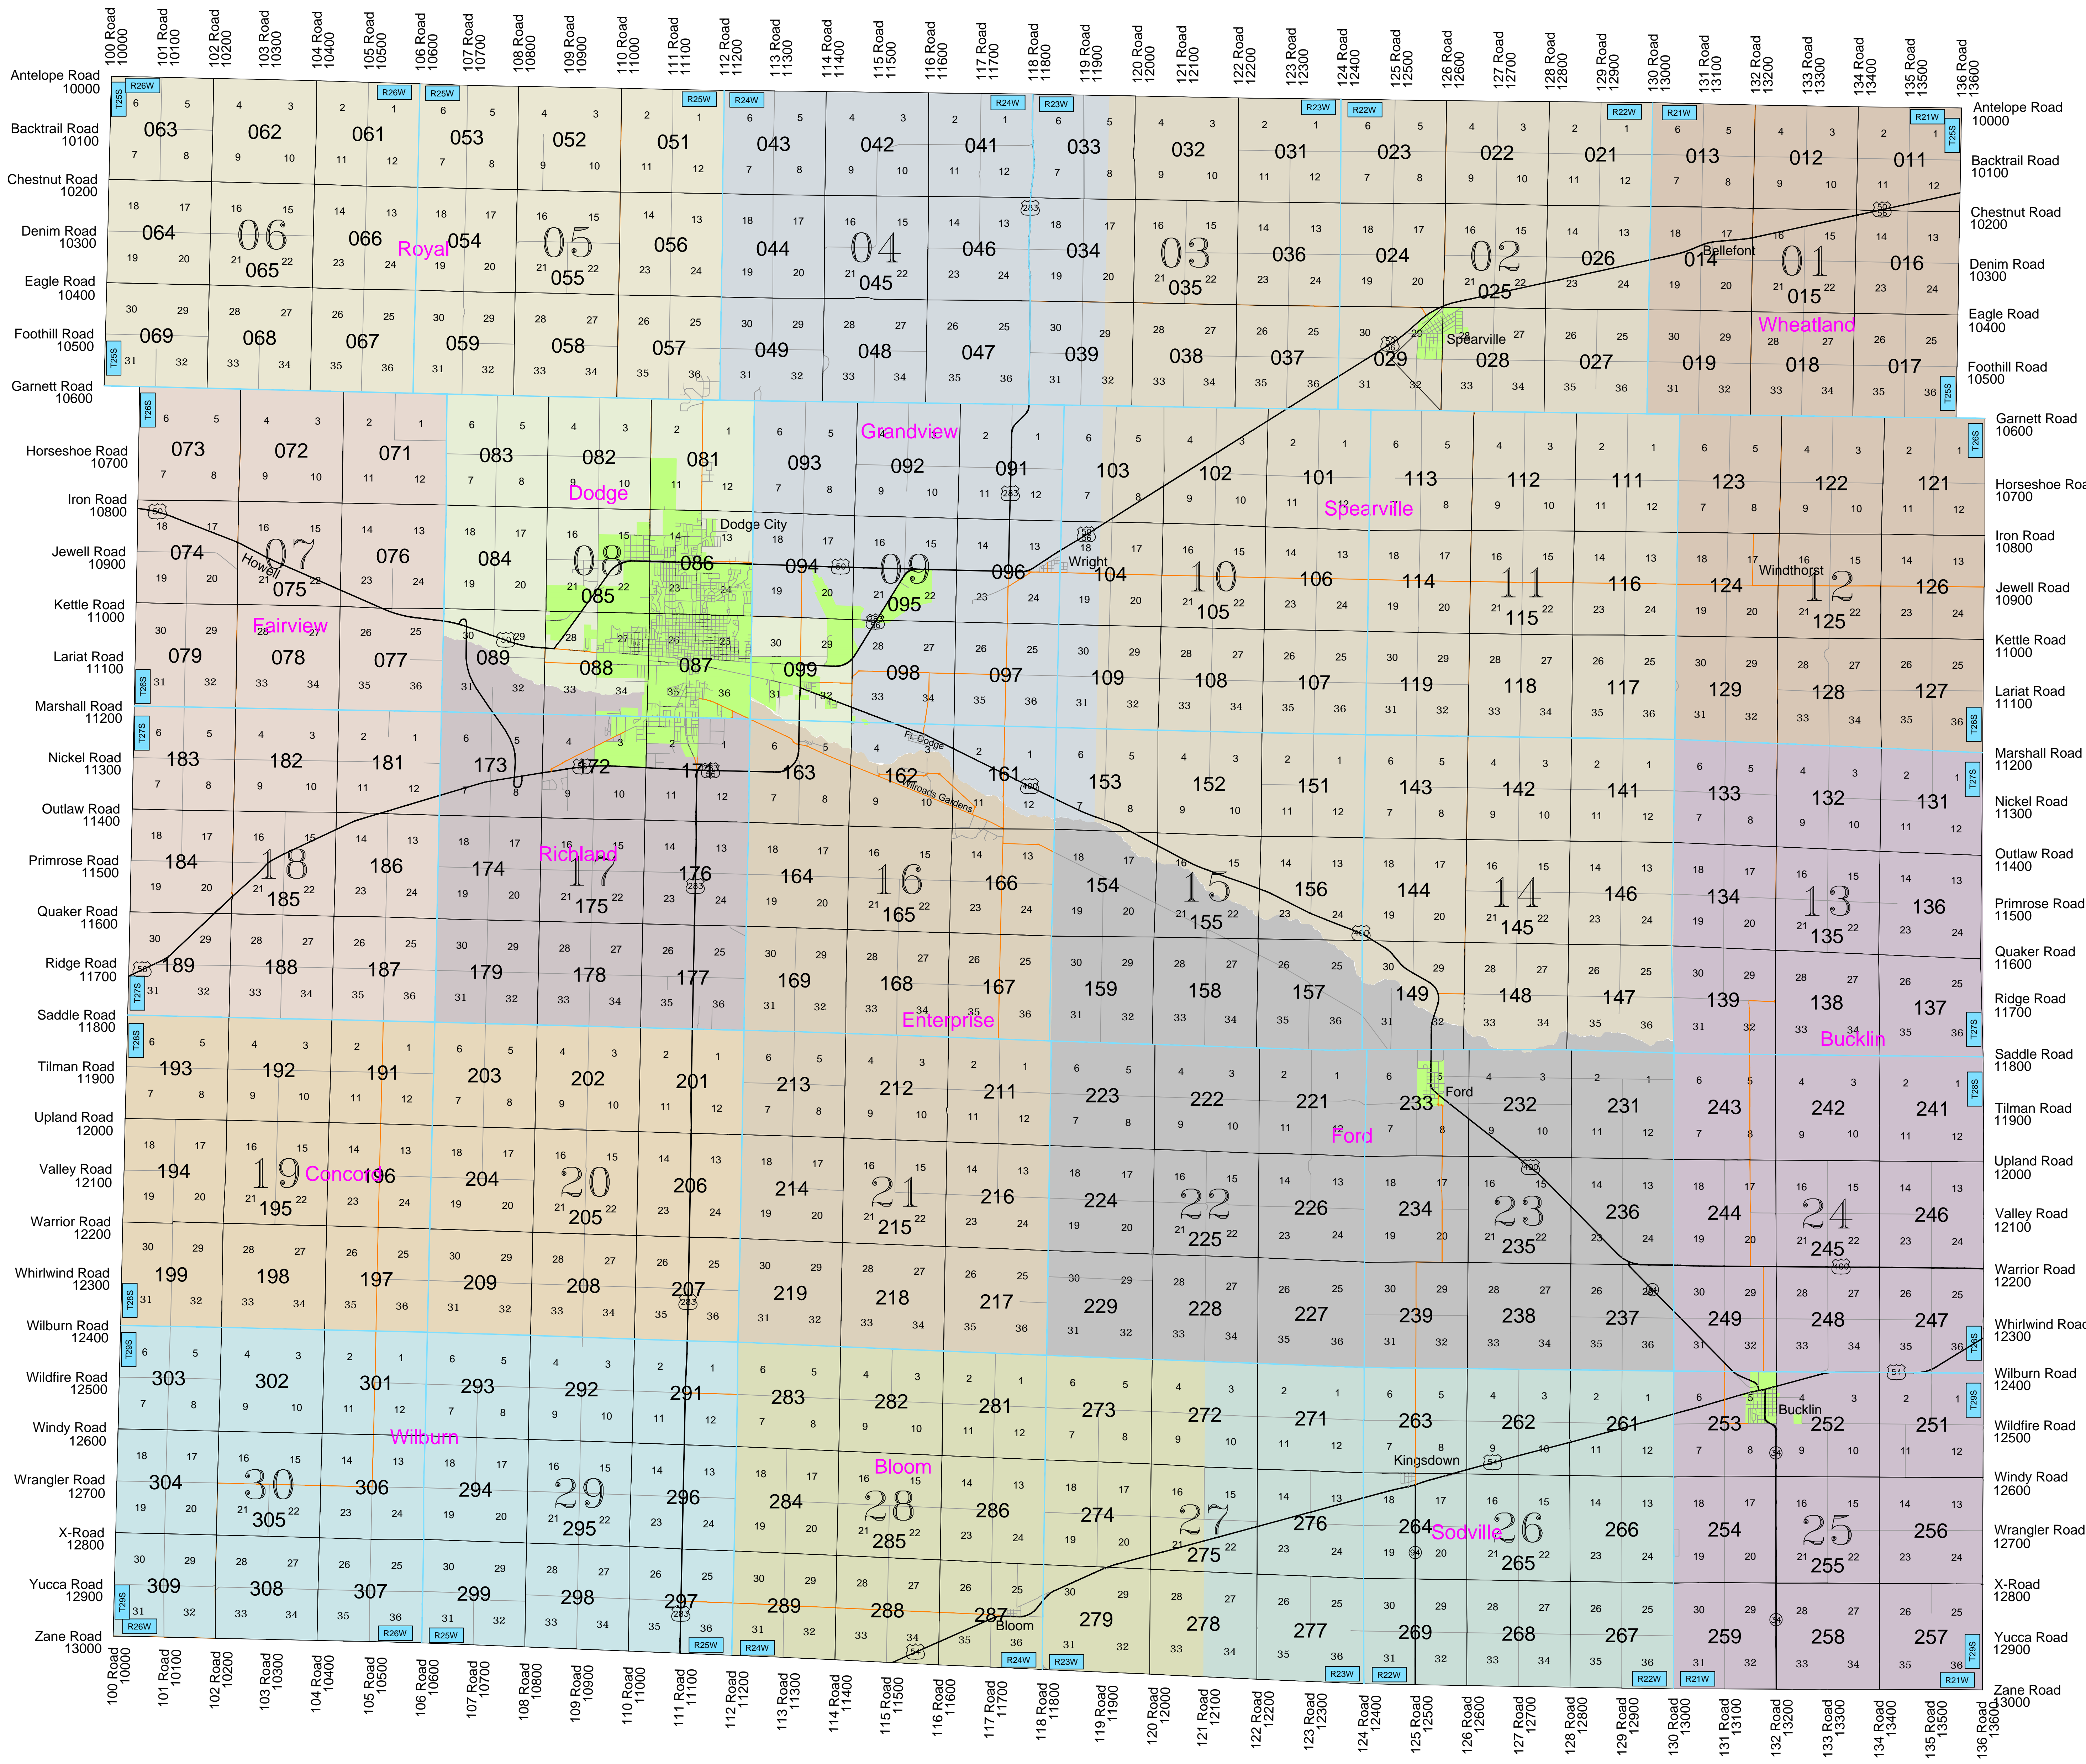

FORD COUNTY

- N & S Roads (Numbered)
 - 1/4 - Place
 - 1/2 - Side
 - 3/4 - Way
- E & W Roads (Named)
 - 1/4 - Sprg (Spring)
 - 1/2 - Spur
 - 3/4 - Sub
- N & E - Even Numbered
- S & W - Odd Numbered